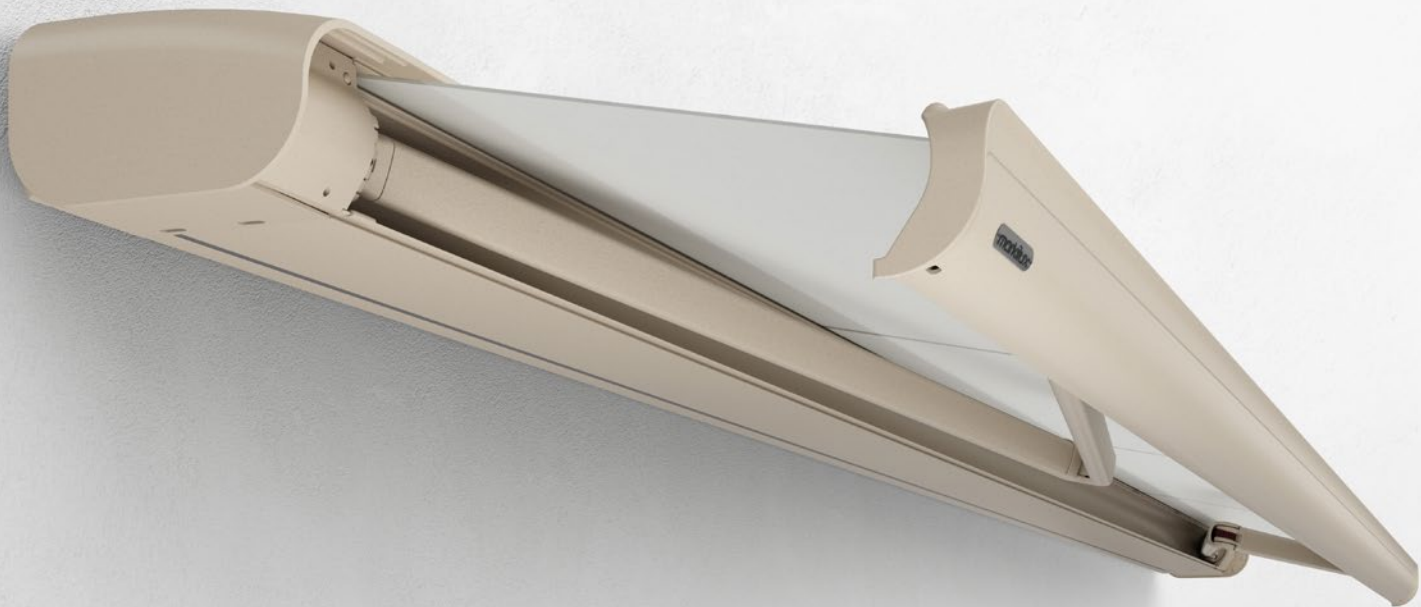

HIGH 5 MX

ANNIVERSARY COLOURS