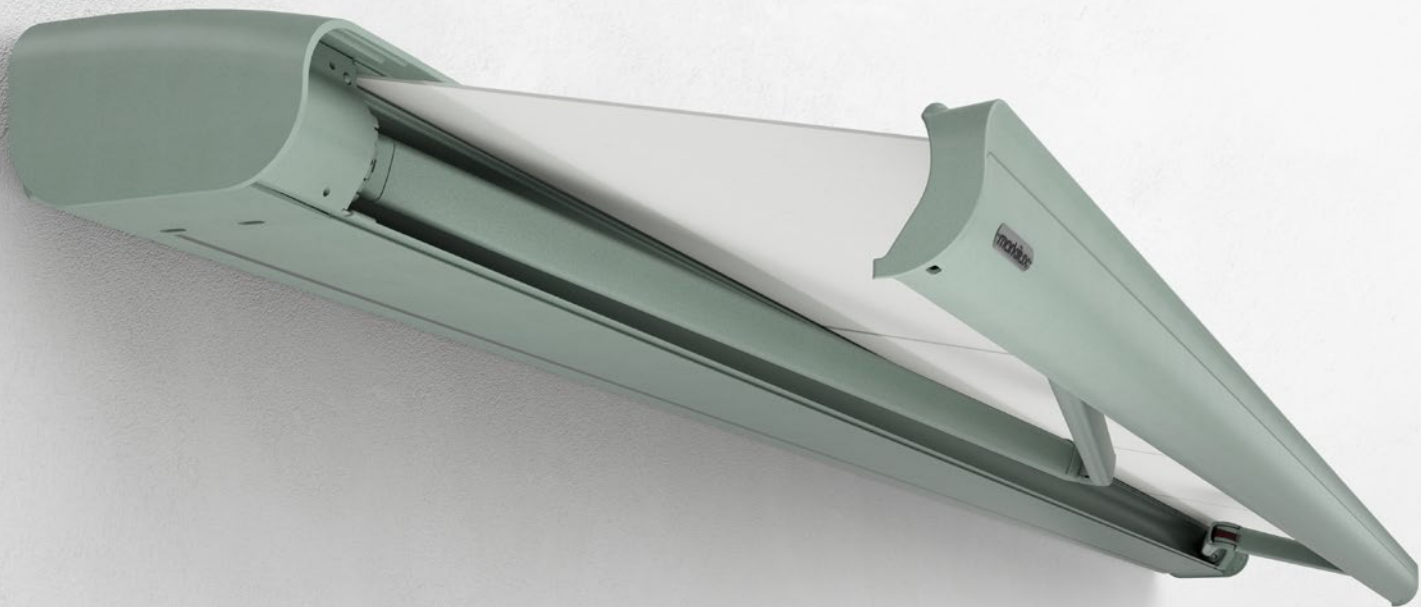

HIGH 5 MX

ANNIVERSARY COLOURS