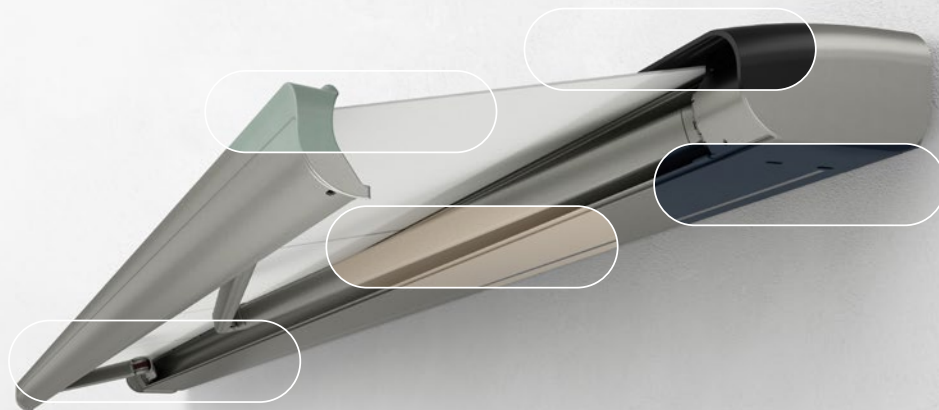

HIGH 5 MX

ANNIVERSARY COLOURS

In the markilux anniversary year 2022, these new trend colours are available at the attractive standard price without colour surcharge*.

50 | anniversary
1972 | 2022

Detailed information, professional advice and all our exquisite awning cover patterns can be found in your specialist dealer's showroom and at [markilux.com](https://www.markilux.com)

markilux
The best under the sun

7555142 - 01/2022 - WIEEE DE 11340537 - *With the exception of the markilux 1300. We reserve the right to make technical modifications without giving prior notice. Colours may differ slightly from those depicted in both hue and finish.