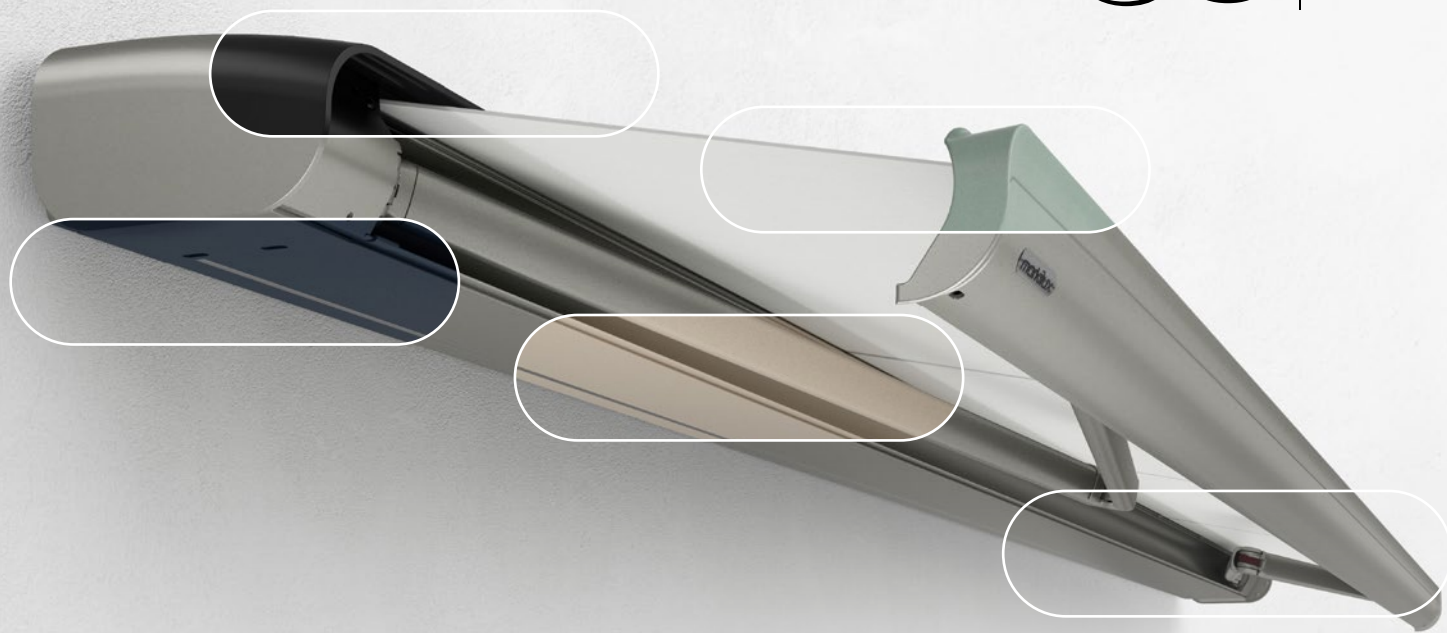

50 | anniversary
1972 | 2022

HIGH 5 MX

● ● ● ● ● ANNIVERSARY COLOURS

The new markilux anniversary frame colours

markilux

The best under the sun