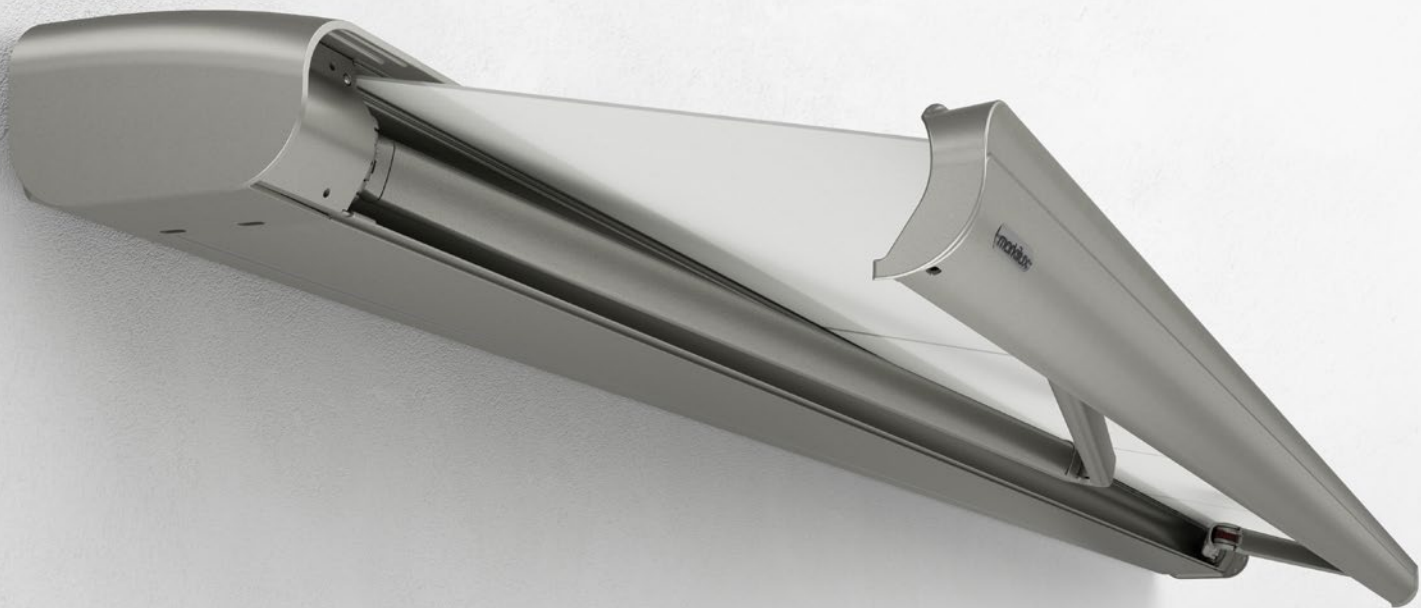

HIGH 5 MX

ANNIVERSARY COLOURS