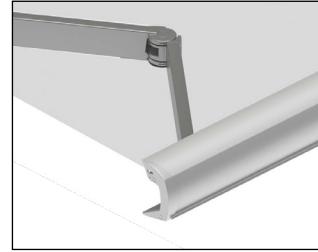

Concept

 **gaviota**
The Sun & Shutter Specialists

 **MADE IN
BRITAIN**[®]

Concept

Cassette awning with aluminium end caps matched to the colour of the structure.
 Standard wall or ceiling fixing. A new intermediate support allows for a greater awning inclination.
 Optional LEDs in the arm profiles & the possibility of a valance.
 Operation is available with manual gearbox, Gaviota, Somfy or Solar motors.
 Maximum dimensions: Width 600cm x Projection 400cm.

Cassette

Concept Arms

End cap

UKCA

Motor

App WiFi

Aluminium

somfy®