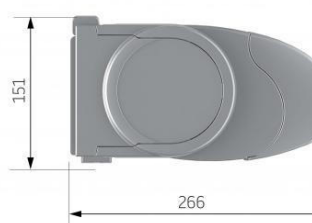

Luxaflex® Box Awnings

Dimo

The Luxaflex® DIMO can be mounted on walls and ceilings. It provides sun protection for terraces, balconies, window recesses, shop windows and verandas.

It is characterised by an oval cassette. One set of arms is enough to cover an area of 600 x 300 cm. The cassette provides protection for the fabric and arms against all weather elements.

somfy

 0161 947 4930

 shutters.awnings@luxaflex.co.uk

Luxaflex® Box Awnings

Dimo

Type:

Standard Arm Maximum width:

600 cm x 300 cm

Control:

230v electric - IO / RTS motor option

Wall mounting

Ceiling mounting

Centre support over 5mtr - optional

Available in 4 colours

RAL 9001

RAL 9016