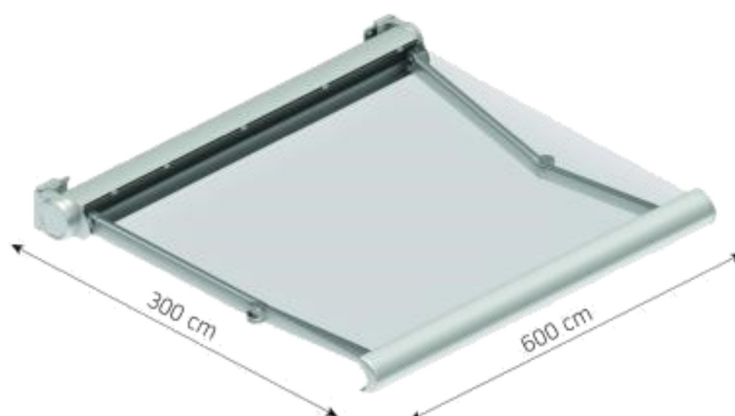

Dimo

Type:

Standard Arm Maximum width:

600 cm x 300 cm

Control:

230v electric - IO / RTS motor option