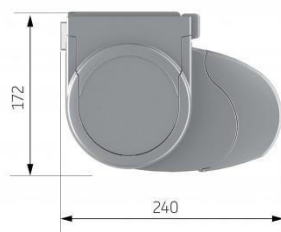

Wall mounting

Ceiling mounting