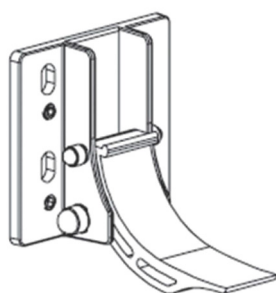

Luxaflex® Box Awnings

Dimo

The Luxaflex® DIMO can be mounted on walls and ceilings. It provides sun protection for terraces, balconies, window recesses, shop windows and verandas.

It is characterised by an oval cassette. One set of arms is enough to cover an area of 600 x 300 cm. The cassette provides protection for the fabric and arms against all weather elements.

Control:

230v electric - IO / RTS motor option

Wall mounting

Ceiling mounting

Centre support over 5mtr - optional

Available in 4 colours

RAL 9001

RAL 9016