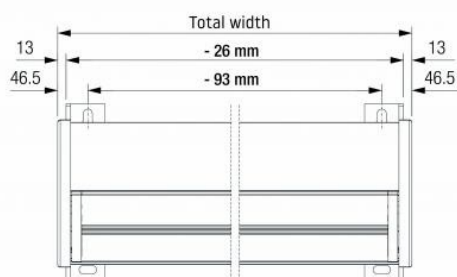

Luxaflex® Box Awnings

Capri

Type:

Capri full cassette

Maximum width: 500 cm x 295 cm

Control:

230v electric - IO motor / RTS Motor

Crank

Side view

Front bar

Standard Arm

Minimum width

reach cm	200	250	300
arms →	2	2	2
	260	310	360

Available in 3 colours:

RAL 9001

RAL 7016