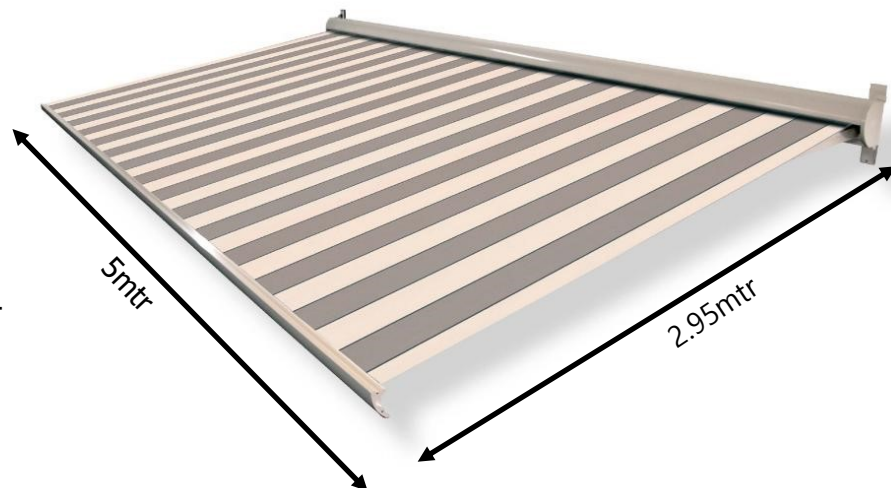

Luxaflex® Box Awnings

Capri

The Luxaflex® Capri awning can cover an area of 500 x 295 cm, making it the ideal solution for residential applications. As a full-cassette awning the Capri is designed to enclose the awning fabric, arms and roller mechanism to protect them from all types of weather. When the awning is fully closed, the fabric rolls inside the cassette completely and the arms fold inwards.

Luxaflex® Box Awnings

Capri

Type:

Capri full cassette

Maximum width: 500 cm x 295 cm

Control:

230v electric - IO motor / RTS Motor

Crank

Side view

Front bar

Standard Arm

Minimum width

reach cm	200	250	300
arms →	2	2	2
	260	310	360

Available in 3 colours:

RAL 9001

RAL 7016