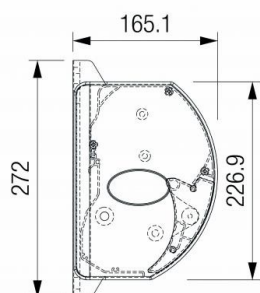

Luxaflex® Box Awnings

Capri

Type:

Capri full cassette

Maximum width: 500 cm x 295 cm

Control:

230v electric - IO motor / RTS Motor

Crank

Side view

Front bar

Standard Arm

Minimum width

reach cm	200	250	300
arms →	2	2	2
	260	310	360

Available in 3 colours:

RAL 9001

RAL 7016