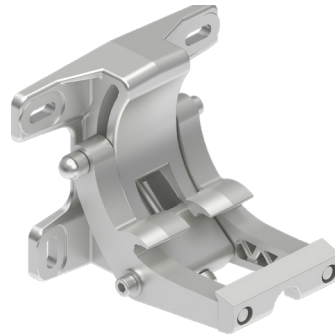

# Kyma

Full cassette, multi fix awning with aluminium end caps matched to the colour of the structure.  
Standard wall fixing. Option for integrated LED lights in the arms..  
Possibility of a valance.  
Operation is available with Gaviota or Somfy motors.  
Maximum dimensions: Width = 1400cm x Projection = 350cm.

Cassette

Concept Arms

End cap

UKCA

Motor

App WiFi

Aluminium

somfy.

## Technical drawing

Standard mounting: wall bracket