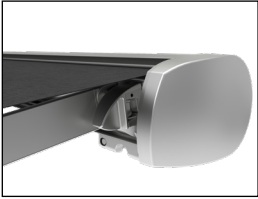

# Kyma

Full cassette, multi fix awning with aluminium end caps matched to the colour of the structure.  
Standard wall fixing. Option for integrated LED lights in the arms..  
Possibility of a valance.  
Operation is available with Gaviota or Somfy motors.  
Maximum dimensions: Width = 1400cm x Projection = 350cm.

Cassette

Concept Arms

End cap

UKCA

Motor

App WiFi

Aluminium

somfy.