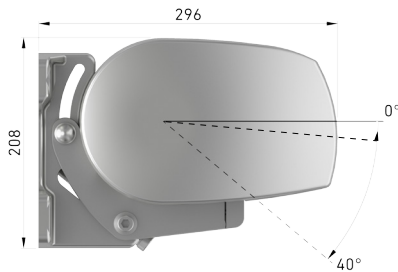

# Kyma

Full cassette, multi fix awning with aluminium end caps matched to the colour of the structure.  
Standard wall fixing. Option for integrated LED lights in the arms..  
Possibility of a valance.  
Operation is available with Gaviota or Somfy motors.  
Maximum dimensions: Width = 1400cm x Projection = 350cm.

Cassette

Concept Arms

End cap

UKCA

Motor

App WiFi

Aluminium

somfy.

## Technical drawing

Standard mounting: wall bracket