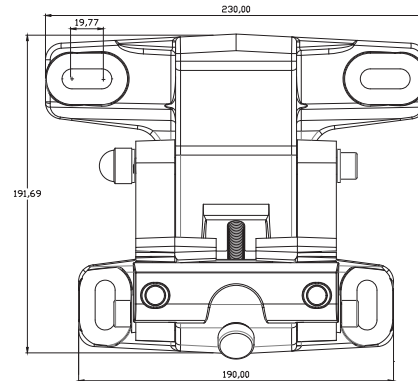

# Kyma

Full cassette, multi fix awning with aluminium end caps matched to the colour of the structure.  
Standard wall fixing. Option for integrated LED lights in the arms..  
Possibility of a valance.  
Operation is available with Gaviota or Somfy motors.  
Maximum dimensions: Width = 1400cm x Projection = 350cm.

## Technical drawing

Standard mounting: wall bracket