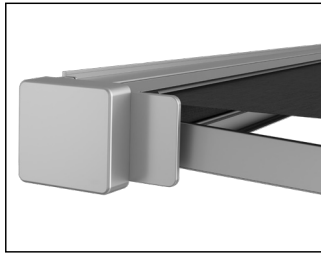

Aland

gaviota
The Sun & Shutter Specialists

**MADE IN
BRITAIN**

Aland

Full cassette, end fix awning with aluminium end caps matched to the colour of the structure.
 Standard wall or ceiling fixing. A new intermediate support allows for a greater awning inclination.
 Optional LEDs in the cassette and/or arm profiles. No possibility of a valance.
 Operation is available with a manual gearbox or Gaviota / Somfy / Solar motors.
 Maximum dimensions: Width = 600cm x Projection = 400cm.

Cassette

Concept Arms

End cap

UKCA

Motor

App WiFi

Aluminium

Technical drawing